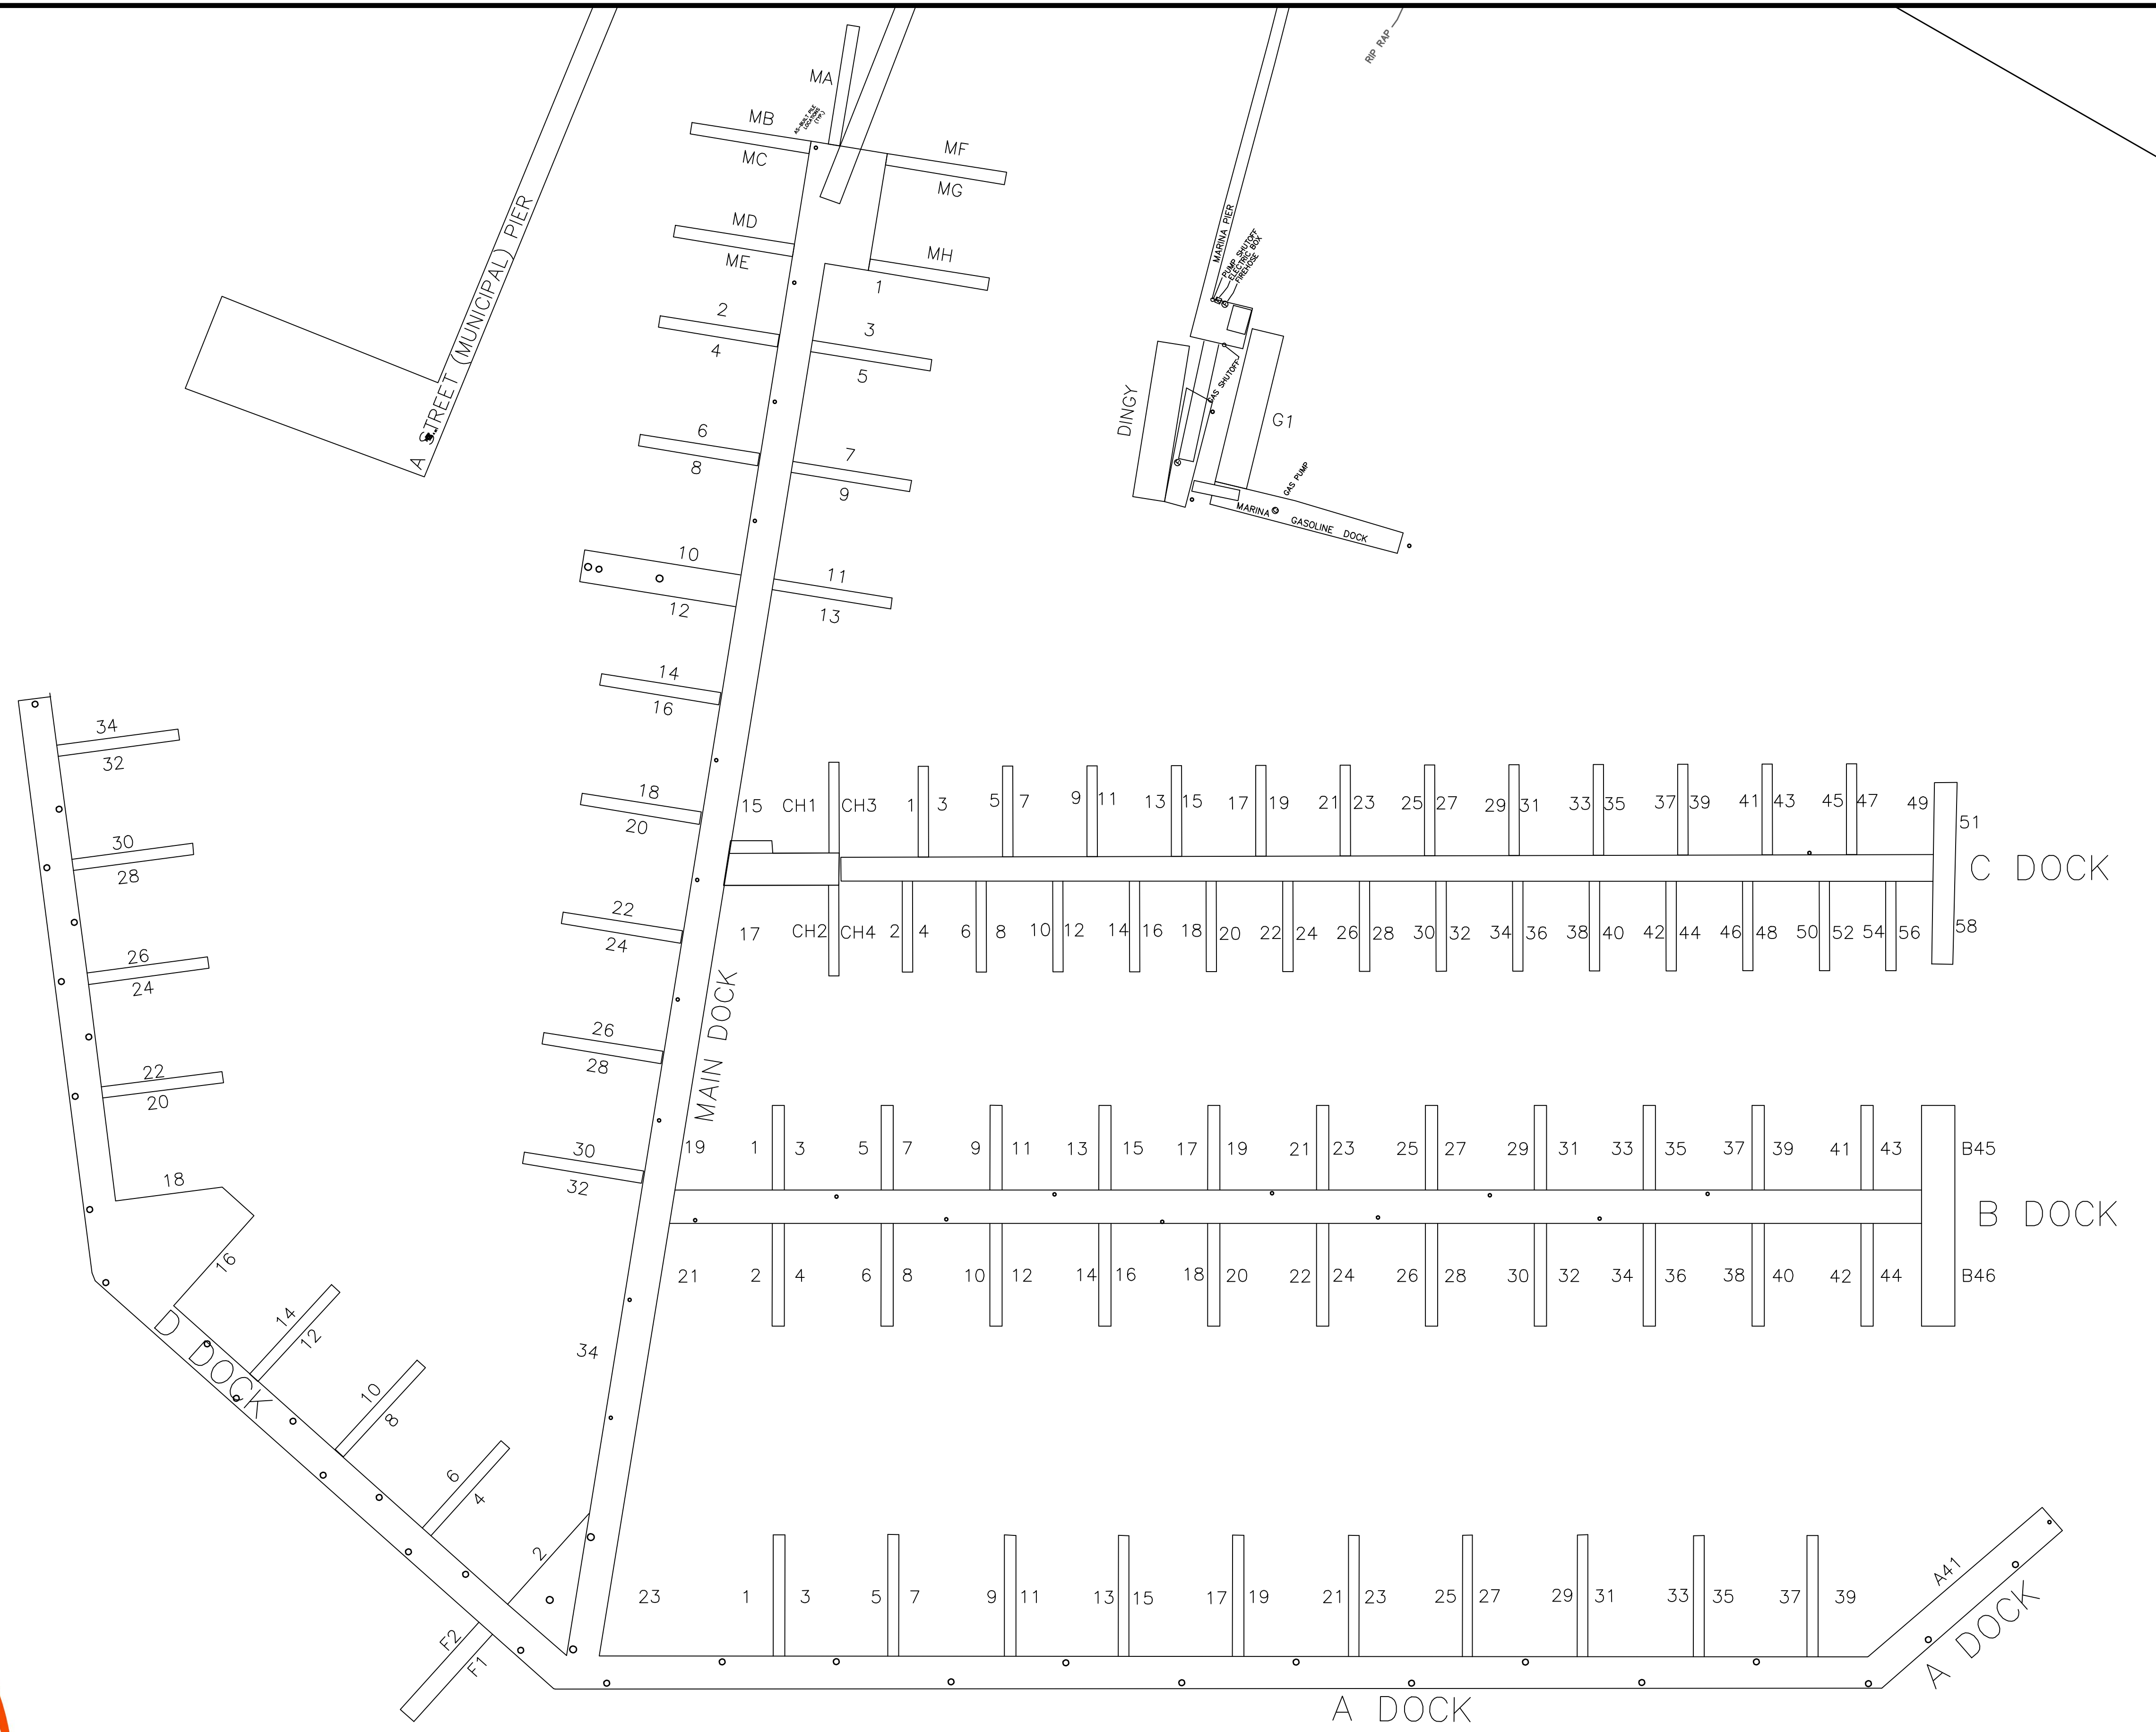

HULL BAY

SUNSET BAY MARINA 2018 SLIP LAYOUT

Nantasket Survey Engineering, LLC
46 Edgewater Road, Hull, MA 02045
(781) 773-1701 (781) 773-1702 (fax)
www.nantasksurvey.com
Scale: 1"=30'
0 15 30 60 75 FEET